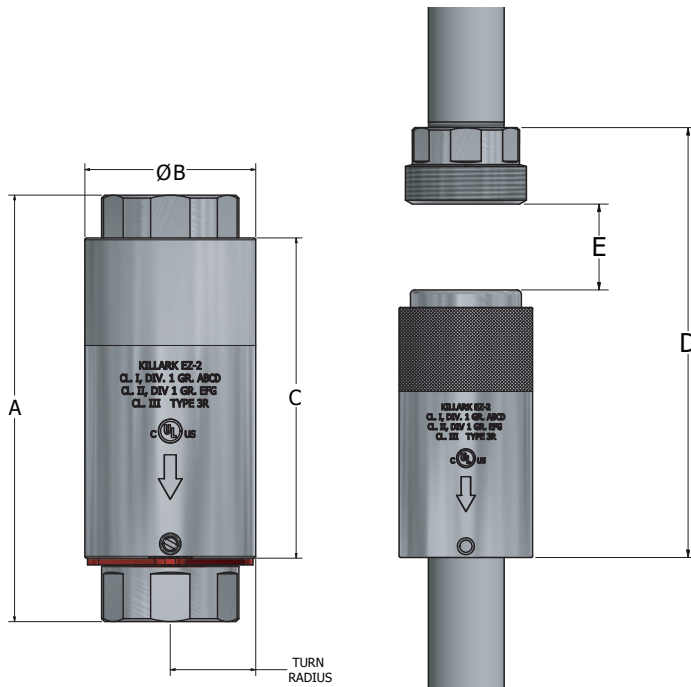

# Your solution to the world's most frustrating problems when pouring seals!

Killark's patent pending EZ Seal offers the fastest and safest way to pour vertical seal fittings for hazardous area conduit systems. Its revolutionary design requires virtually zero pre-pour preparation.

The EZ Seal is the only seal-off on the market that allows for 360 degrees of unimpeded access to the conductors with minimal packing fiber required to dam the seal.

No more tooling or frustrating attempts to separate the wires during the prepping process due to limited space. Use everyone's favorite two-part epoxy resin, CELOX™, as the compound solution for fastest results.

The seal is installed like most standard seals, but what makes it EZ is...

- 1 Install your conduit seal and pull wires
- 2 Pull the EZ tab then unscrew the middle coupler, and slide it down to access the potting chamber
- 3 The disc brush nylon fibers will act as a dam for your SC Compound or CELOX to be poured
- 4 Slide middle coupler back up, tighten, then replace the EZ Tab with "seal poured" indication