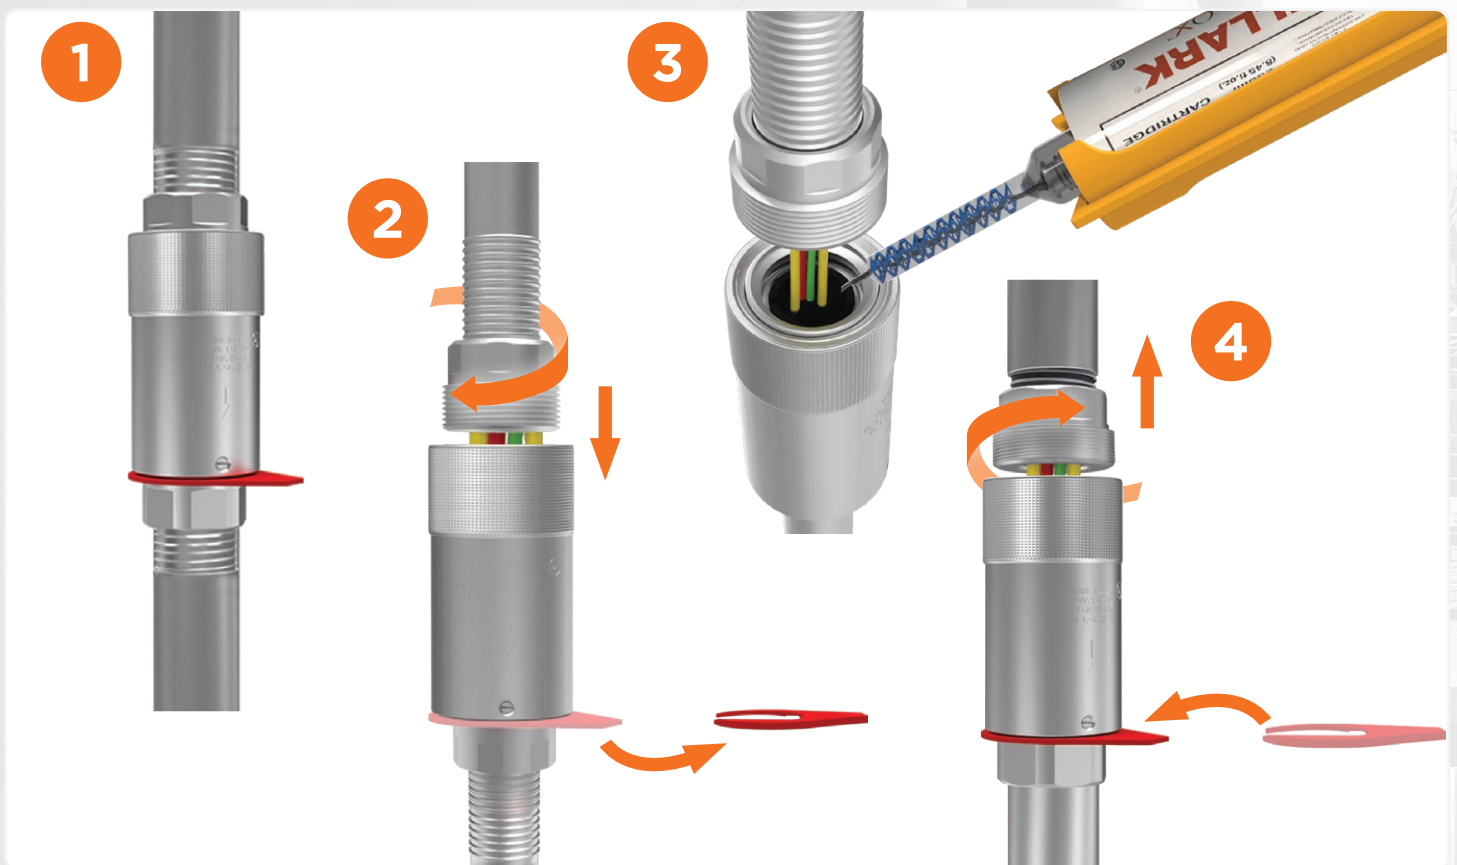

# KILLARK<sup>®</sup> EZ SEAL

Next Generation of  
Hazardous-Rated Seal Fittings

# Your solution to the world's most frustrating problems when pouring seals!

Killark's patent pending EZ Seal offers the fastest and safest way to pour vertical seal fittings for hazardous area conduit systems. Its revolutionary design requires virtually zero pre-pour preparation.

The EZ Seal is the only seal-off on the market that allows for 360 degrees of unimpeded access to the conductors with minimal packing fiber required to dam the seal.

No more tooling or frustrating attempts to separate the wires during the prepping process due to limited space. Use everyone's favorite two-part epoxy resin, CELOX™, as the compound solution for fastest results.

The seal is installed like most standard seals, but what makes it EZ is...

- 1 Install your conduit seal and pull wires
- 2 Pull the EZ tab then unscrew the middle coupler, and slide it down to access the potting chamber
- 3 The disc brush nylon fibers will act as a dam for your SC Compound or CELOX to be poured
- 4 Slide middle coupler back up, tighten, then replace the EZ Tab with "seal poured" indication