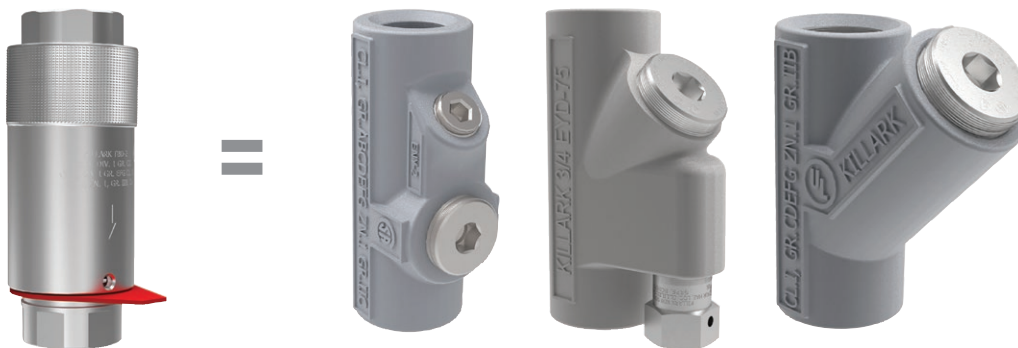

Class I, Div. 1 & 2, Groups A, B, C, D
Class I, Zone 1, Groups IIC, IIB, IIA
Class II, Div. 1 & 2, Groups E, F, G
Class III
Type 3R

EZ SEAL SERIES (VERTICAL SEALS ONLY)									
HUB SIZE	CATALOG NUMBER			DIMENSIONS					
	ALUMINUM	ZINC PLATED STEEL	316 STAINLESS STEEL	A	B	C	D	E	TURN RADIUS
1/2"	EZ 1	EZ 1S	EZ 1SS	4.45	1.60	3.15	5.45	1.06	0.80
3/4"	EZ 2	EZ 2S	EZ 2SS	4.44	1.60	3.15	5.76	1.15	0.80
1"	EZ 3	EZ 3S	EZ 3SS	5.08	1.96	3.60	6.24	1.15	0.98

EZ Seal offers the same solution as up to 3 seals... and it's RETROFITTABLE!